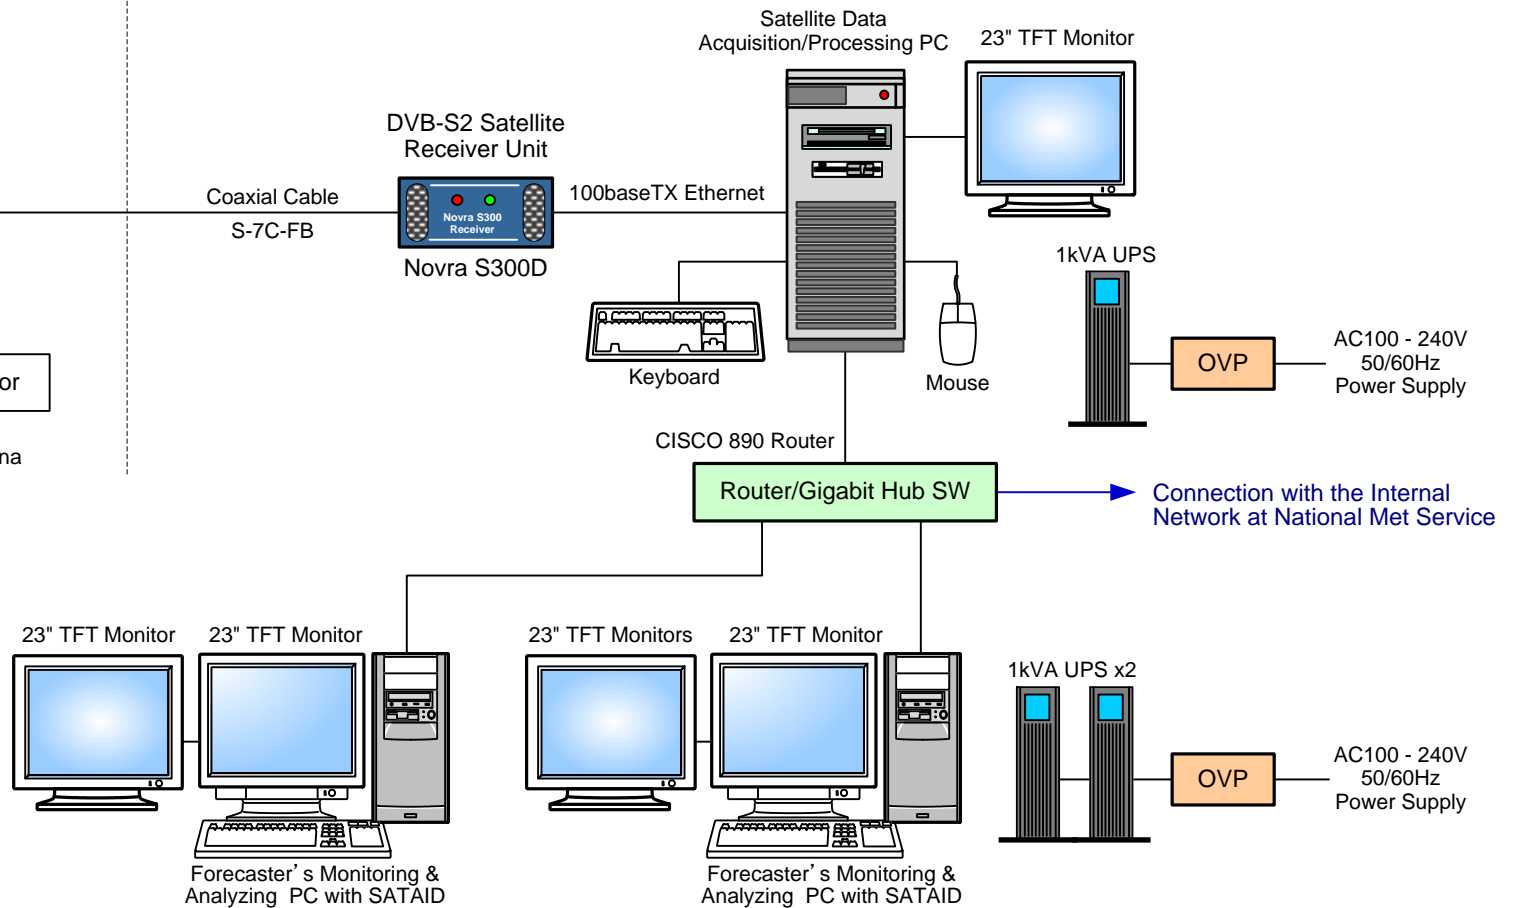

HimawariCast Satellite Ground Reception System for Himawari 8/9 with SATAID Displaying Systems

2.4m ϕ Parabolic Antenna
with C-band Feeder & LNB

Out Door

SATCOM FAE-240 2.4m C-band Antenna
Norsat 3120F C-band LNB Converter
Satcom 13961W C-band BPF
ORI Antenna Pedestal Mast